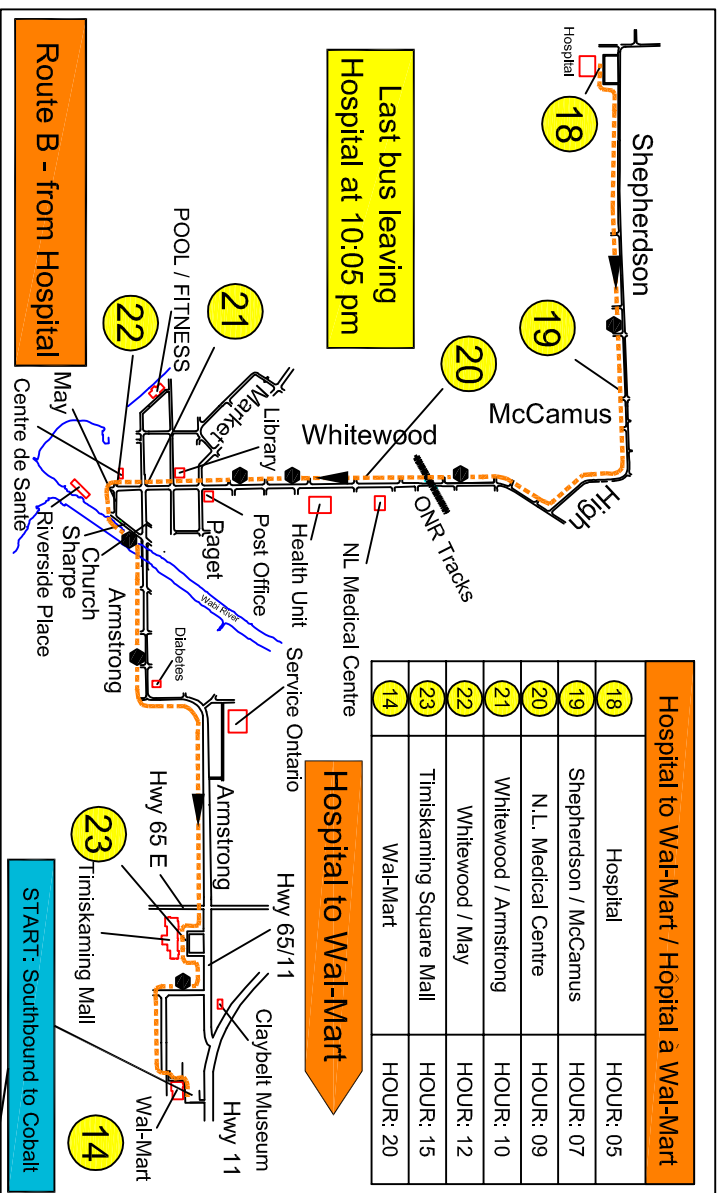

# COBALT

NORTHBOUND from Cobalt De Cobalt vers le nord		SOUTHBOUND from Wal-Mart De Wal-Mart vers le sud	
TIME	LOCATION	STOP	LOCATION
On the HOUR	Prospect / Nickel	1	Prospect / Nickel
HOUR : 02	Galena / 11B	2	NOT APPLICABLE
HOUR : 04	Cobalt Cenotaph Park	3	Cobalt Cenotaph Park
HOUR : 06	St. Pat's School	4	St. Pat's School
HOUR : 10	Lakeview / Carter	5	Lakeview / Carter
HOUR : 13	Rorke / Morissette	6	Rorke / Morissette
HOUR : 15	Hilby Medical Centre	7	Hilby Medical Centre
HOUR : 17	Rorke / Main	8	Rorke / Main
HOUR : 18	Northern College	9	Northern College
HOUR : 20	Ferguson / Browning	10	Ferguson / Broadway
HOUR : 27	Market St. Seniors	11	Market St. Seniors
HOUR : 35	Timiskaming Square Mall	13	NOT APPLICABLE
HOUR : 43	Breaul's Subdivision	14	Not Applicable
HOUR : 45	Wal-Mart	15	Wal-Mart
		25	Ontario Provincial Police
		26	Armstrong / Church
		27	Wellington - Pizza Pizza
		28	New Liskeard Post Office

Last bus of day heading south from Wal-Mart at 10:20 p.m.

**NOTES:**  
 Valid Bus Pass, Ticket or exact change required.  
 Passe valide, billet ou montant exact est exigé.  
 The service is offered from 6 am - 11 pm (7 days a week) except statutory holidays.  
 Le service est offert de 6h à 23h (7 jours par semaine) avec l'exception des jours fériés.

Additional stops are marked with  
 Les arrêts additionnels sont indiqués avec un