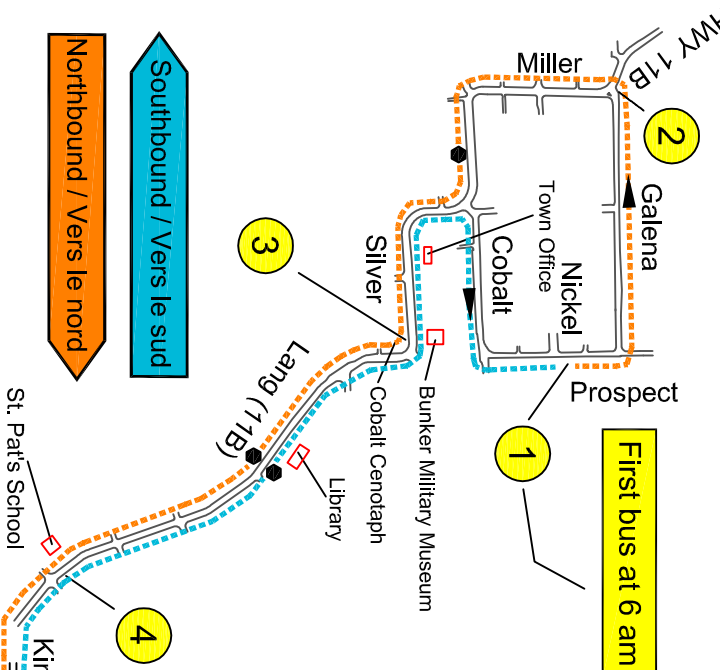

# COBALT

NORTHBOUND from Cobalt De Cobalt vers le nord		SOUTHBOUND from Wal-Mart De Wal-Mart vers le sud	
TIME	LOCATION	STOP	LOCATION
On the HOUR	Prospect / Nickel	1	Prospect / Nickel
HOUR : 02	Galena / 11B	2	NOT APPLICABLE
HOUR : 04	Cobalt Cenotaph Park	3	Cobalt Cenotaph Park
HOUR : 06	St. Pat's School	4	St. Pat's School
HOUR : 10	Lakeview / Carter	5	Lakeview / Carter
HOUR : 13	Rorke / Morissette	6	Rorke / Morissette
HOUR : 15	Hilby Medical Centre	7	Hilby Medical Centre
HOUR : 17	Rorke / Main	8	Rorke / Main
HOUR : 18	Northern College	9	Northern College
HOUR : 20	Ferguson / Browning	10	Ferguson / Broadway
HOUR : 27	Market St. Seniors	11	Market St. Seniors
HOUR : 35	Timiskaming Square Mall	13	NOT APPLICABLE
HOUR : 43	Breaul's Subdivision	14	Not Applicable
HOUR : 45	Wal-Mart	15	Wal-Mart
		25	Ontario Provincial Police
		26	Armstrong / Church
		27	Wellington - Pizza Pizza
		28	New Liskeard Post Office

Last bus of day heading south from Wal-Mart at 10:20 p.m.

**NOTES:**  
 Valid Bus Pass, Ticket or exact change required.  
 Passe valide, billet ou montant exact est exigé.  
 The service is offered from 6 am - 11 pm (7 days a week) except statutory holidays.  
 Le service est offert de 6h à 23h (7 jours par semaine) avec l'exception des jours fériés.

Additional stops are marked with  
 Les arrêts additionnels sont indiqués avec un