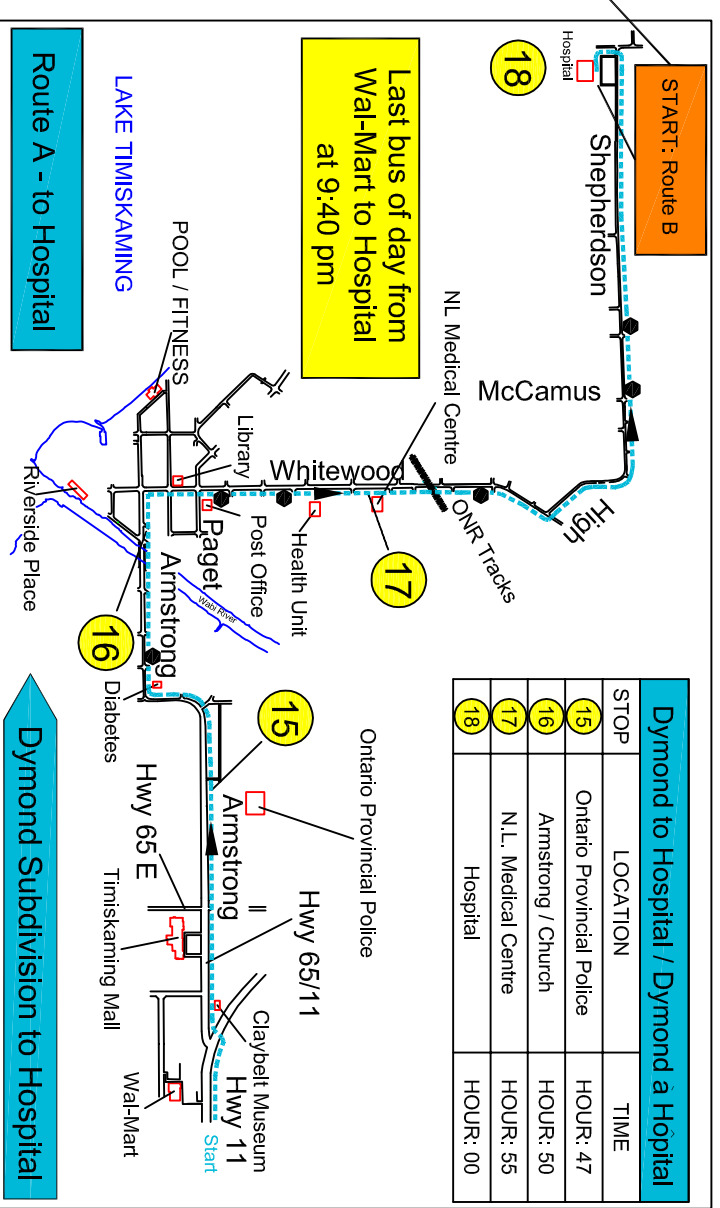

# COBALT

NORTHBOUND from Cobalt De Cobalt vers le nord		SOUTHBOUND from Wal-Mart De Wal-Mart vers le sud	
TIME	LOCATION	STOP	LOCATION
On the HOUR	Prospect / Nickel	1	Prospect / Nickel
HOUR : 02	Galena / 11B	2	NOT APPLICABLE
HOUR : 04	Cobalt Cenotaph Park	3	Cobalt Cenotaph Park
HOUR : 06	St. Pat's School	4	St. Pat's School
HOUR : 10	Lakeview / Carter	5	Lakeview / Carter
HOUR : 13	Rorke / Morissette	6	Rorke / Morissette
HOUR : 15	Hilby Medical Centre	7	Hilby Medical Centre
HOUR : 17	Rorke / Main	8	Rorke / Main
HOUR : 18	Northern College	9	Northern College
HOUR : 20	Ferguson / Browning	10	Ferguson / Broadway
HOUR : 27	Market St. Seniors	11	Market St. Seniors
HOUR : 35	Timiskaming Square Mall	13	NOT APPLICABLE
HOUR : 43	Breaul's Subdivision	14	Not Applicable
HOUR : 45	Wal-Mart	15	Wal-Mart
		25	Ontario Provincial Police
		26	Armstrong / Church
		27	Wellington - Pizza Pizza
		28	New Liskeard Post Office

Last bus of day heading south from Wal-Mart at 10:20 p.m.

**NOTES:**  
 Valid Bus Pass, Ticket or exact change required.  
 Passe valide, billet ou montant exact est exigé.  
 The service is offered from 6 am - 11 pm (7 days a week) except statutory holidays.  
 Le service est offert de 6h à 23h (7 jours par semaine) avec l'exception des jours fériés.

Additional stops are marked with  
 Les arrêts additionnels sont indiqués avec un