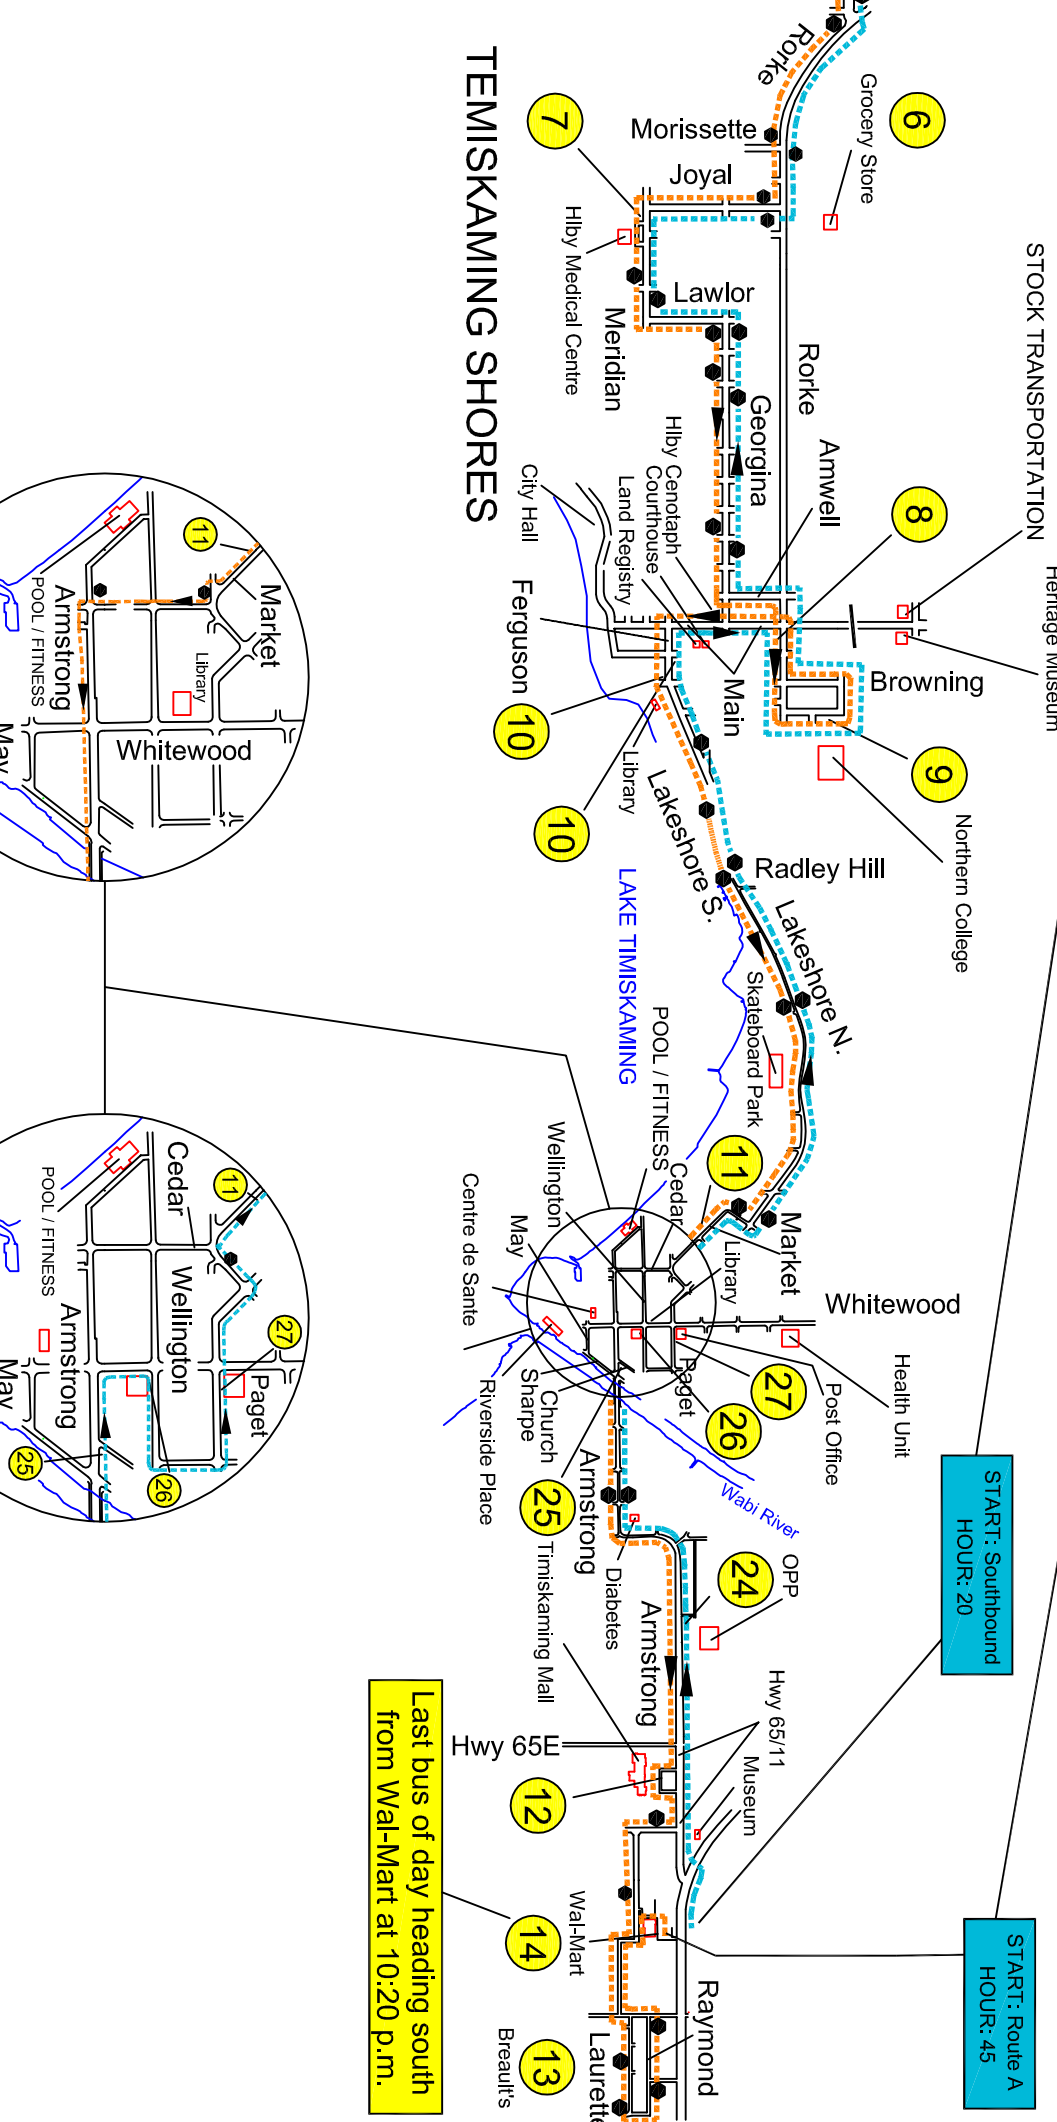

# COBALT

NORTHBOUND from Cobalt De Cobalt vers le nord		SOUTHBOUND from Wal-Mart De Wal-Mart vers le sud	
TIME	LOCATION	STOP	LOCATION
On the HOUR	Prospect / Nickel	1	Prospect / Nickel
HOUR : 02	Galena / 11B	2	NOT APPLICABLE
HOUR : 04	Cobalt Cenotaph Park	3	Cobalt Cenotaph Park
HOUR : 06	St. Pat's School	4	St. Pat's School
HOUR : 10	Lakeview / Carter	5	Lakeview / Carter
HOUR : 13	Rorke / Morissette	6	Rorke / Morissette
HOUR : 15	Hilby Medical Centre	7	Hilby Medical Centre
HOUR : 17	Rorke / Main	8	Rorke / Main
HOUR : 18	Northern College	9	Northern College
HOUR : 20	Ferguson / Browning	10	Ferguson / Broadway
HOUR : 27	Market St. Seniors	11	Market St. Seniors
HOUR : 35	Timiskaming Square Mall	13	NOT APPLICABLE
HOUR : 43	Breaul's Subdivision	14	Not Applicable
HOUR : 45	Wal-Mart	15	Wal-Mart
		25	Ontario Provincial Police
		26	Armstrong / Church
		27	Wellington - Pizza Pizza
		28	New Liskeard Post Office

Last bus of day heading south from Wal-Mart at 10:20 p.m.

**NOTES:**  
 Valid Bus Pass, Ticket or exact change required.  
 Passe valide, billet ou montant exact est exigé.  
 The service is offered from 6 am - 11 pm (7 days a week) except statutory holidays.  
 Le service est offert de 6h à 23h (7 jours par semaine) avec l'exception des jours fériés.

Additional stops are marked with  
 Les arrêts additionnels sont indiqués avec un