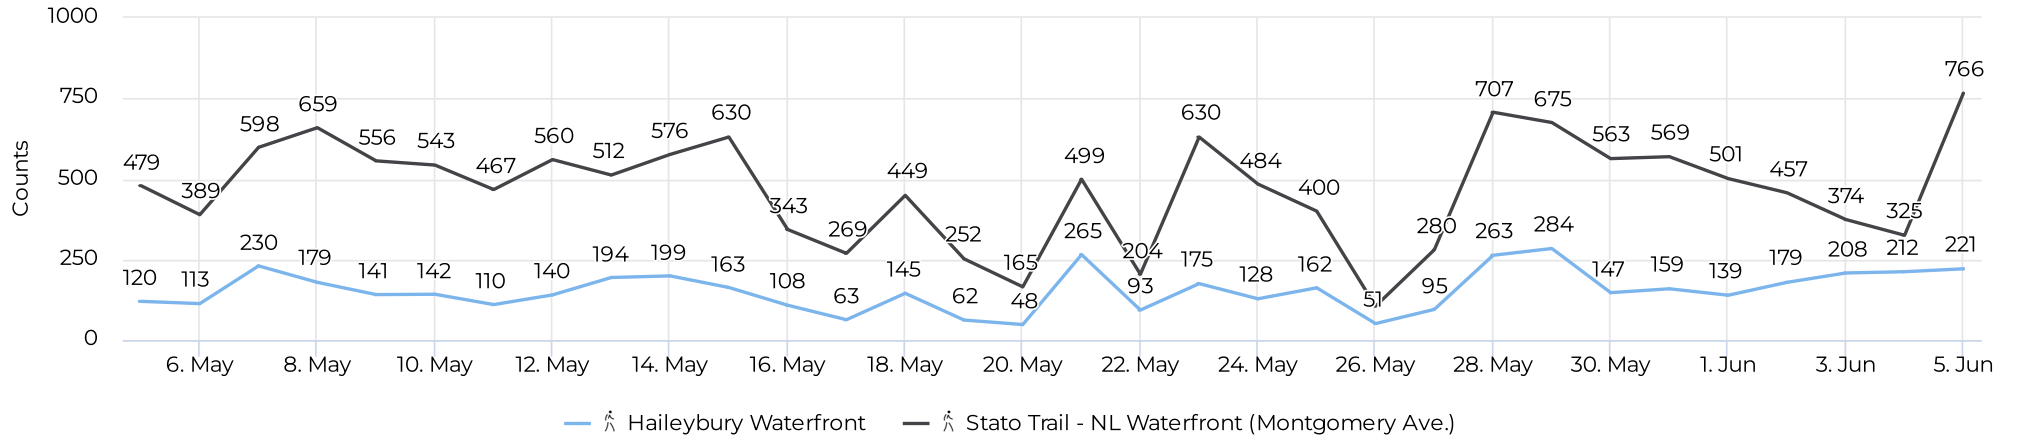

Temiskaming Shores

Mathew Bahm
2022-06-07

City of Temiskaming Shores Snapshot

May 5, 2022 → June 5, 2022

Two Site Comparison

📅 2022-05-05 → 2022-06-05

2022-05-05 → 2022-06-05

📅 2022-05-05 → 2022-06-05

Total

19,924

Daily Median

📅 2022-05-05 → 2022-06-05

Daily Median

638

Distribution

📅 2022-05-05 → 2022-06-05

Daily Average

📅 2022-05-05 → 2022-06-05

Daily Average

623

● Stato Trail - NL Waterfront (Montgomery Ave.) ● Haileybury Waterfront

City of Temiskaming Shores Snapshot

May 5, 2022 → June 5, 2022

Key Summary Data

📅 2022-05-05 → 2022-06-05

Site	Total ▼	Daily Average	Average week days	Average weekend traffic	Daily Median	Peak Day
Stato Trail - NL Waterfront (Montgomery Ave.)	14,986	468	425	564	491	Sun Jun 5, 2022
Haileybury Waterfront	4,938	154	129	211	146	Sun May 29, 2022