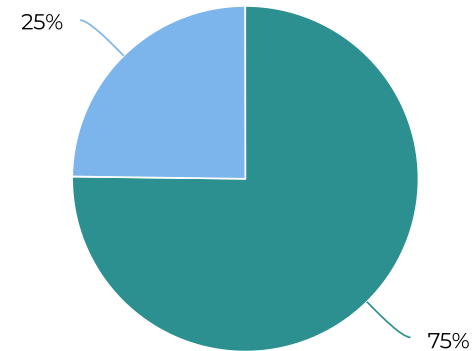

Total

19,924

Daily Median

📅 2022-05-05 → 2022-06-05

Daily Median

638

Distribution

📅 2022-05-05 → 2022-06-05

Daily Average

📅 2022-05-05 → 2022-06-05

Daily Average

623

● Stato Trail - NL Waterfront (Montgomery Ave.) ● Haileybury Waterfront

City of Temiskaming Shores Snapshot

May 5, 2022 → June 5, 2022

Key Summary Data