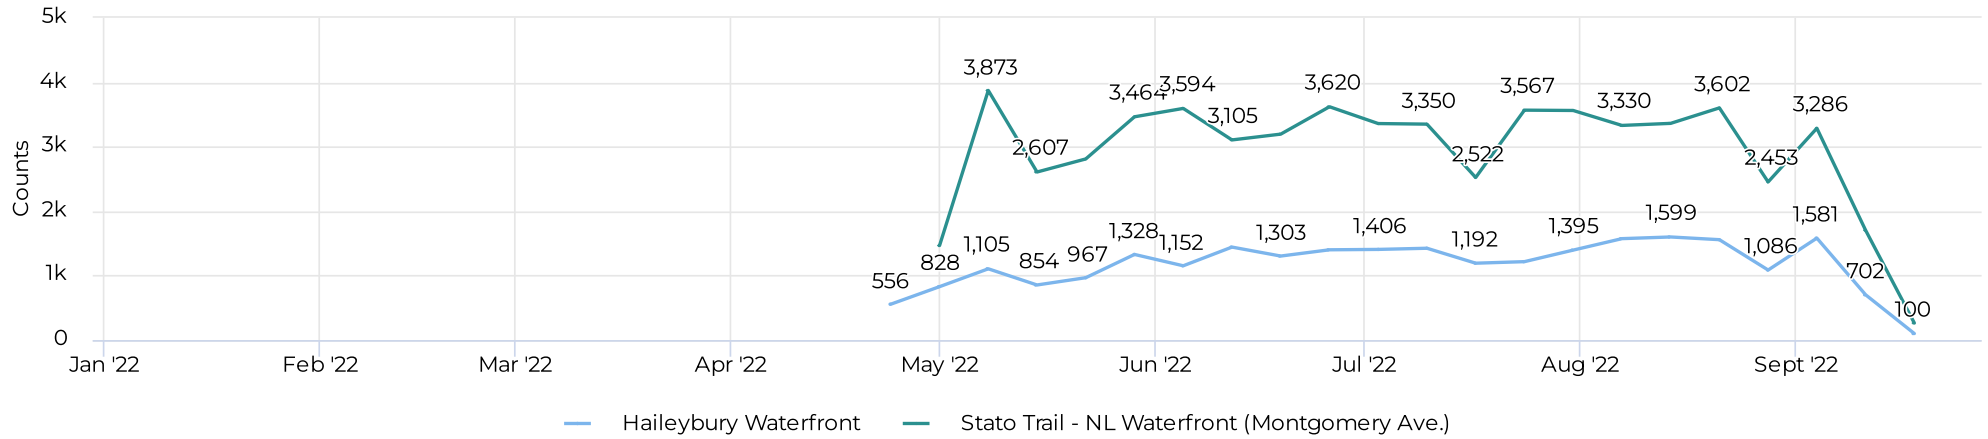

Key Summary Data

📅 2022-06-07 → 2022-09-27

Site	Total ▼	Daily Average	Average week days	Average weekend traffic	Daily Median	Peak Day
Stato Trail - NL Waterfront (Montgomery Ave.)	46,781	441	411	517	442	Sat Jun 11, 2022
Haileybury Waterfront	19,849	187	168	235	180	Sat Jul 2, 2022

City of Temiskaming Shores Snapshot

June 7, 2022 → September 28, 2022

Haileybury Location

New Liskeard Location

Two Site Weekly Comparison (YTD)

Total (YTD)

Total
87,859

Median (YTD)

Daily Median
608

Distribution

2022-01-01 → 2022-09-27

Average (YTD)

Daily Average
594

● Stato Trail - NL Waterfront (Montgomery Ave.) ● Haileybury Waterfront

Key Figures Summary

📅 2022-01-01 → 2022-09-27