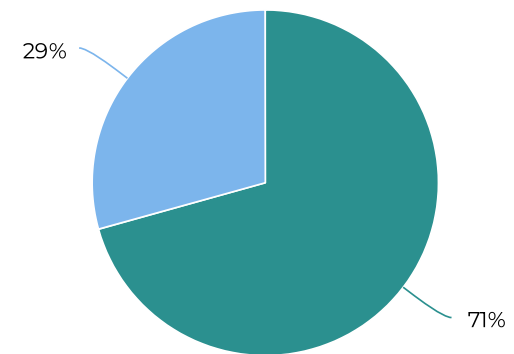

City of Temiskaming Shores Snapshot

June 7, 2022 → September 28, 2022

Haileybury Location

New Liskeard Location

Two Site Weekly Comparison (YTD)

Total (YTD)

Total
87,859

Median (YTD)

Daily Median
608

Distribution

2022-01-01 → 2022-09-27

Average (YTD)

Daily Average
594

● Stato Trail - NL Waterfront (Montgomery Ave.) ● Haileybury Waterfront

Key Figures Summary

📅 2022-01-01 → 2022-09-27