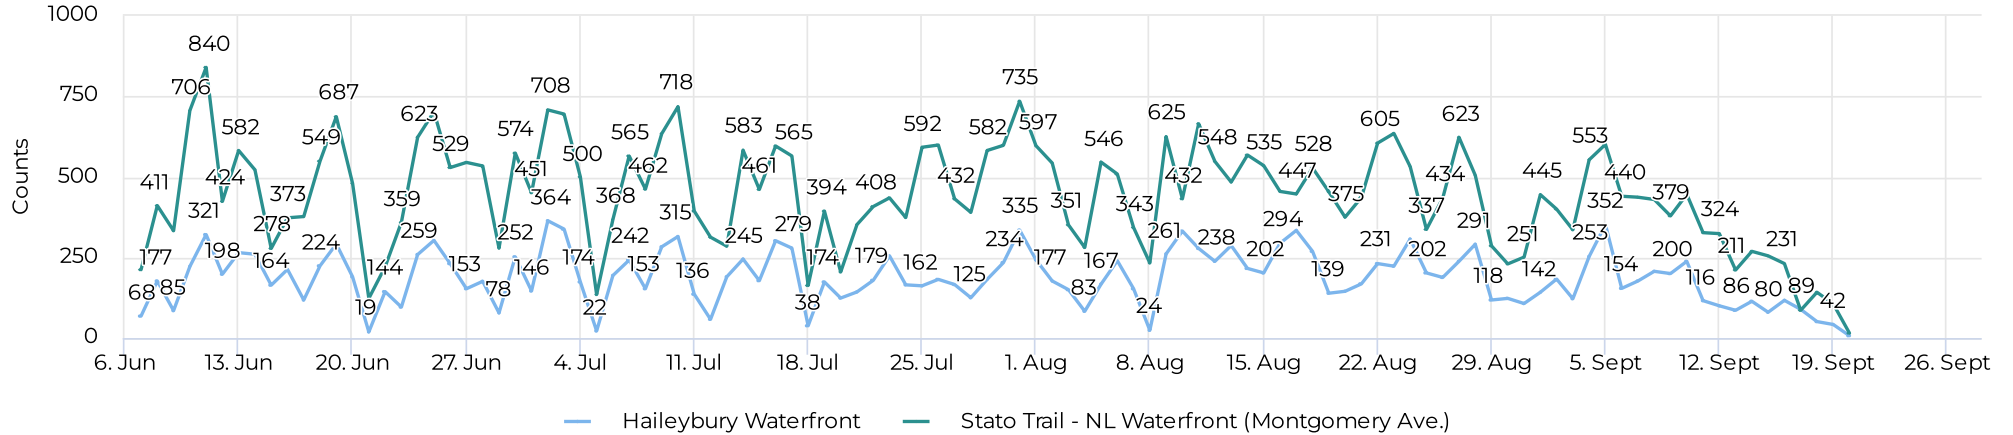

Temiskaming Shores

Mathew Bahm
2022-09-28

City of Temiskaming Shores Snapshot

June 7, 2022 → September 28, 2022

Two Site Comparison

📅 2022-06-07 → 2022-09-27

Total (Period)

📅 2022-06-07 → 2022-09-28

Total

66,630

Daily Median (Period)

📅 2022-06-07 → 2022-09-27

Daily Median

622

Distribution

📅 2022-06-07 → 2022-09-27

Daily Average (Period)

📅 2022-06-07 → 2022-09-27

Daily Average

629

● Stato Trail - NL Waterfront (Montgomery Ave.) ● Haileybury Waterfront

City of Temiskaming Shores Snapshot

June 7, 2022 → September 28, 2022

Key Summary Data

📅 2022-06-07 → 2022-09-27

Site	Total ▼	Daily Average	Average week days	Average weekend traffic	Daily Median	Peak Day
Stato Trail - NL Waterfront (Montgomery Ave.)	46,781	441	411	517	442	Sat Jun 11, 2022
Haileybury Waterfront	19,849	187	168	235	180	Sat Jul 2, 2022