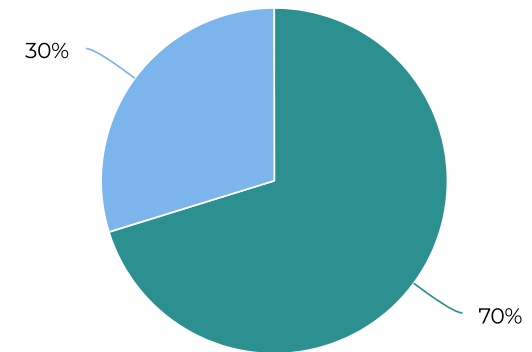

Total

66,630

Daily Median (Period)

📅 2022-06-07 → 2022-09-27

Daily Median

622

Distribution

📅 2022-06-07 → 2022-09-27

Daily Average (Period)

📅 2022-06-07 → 2022-09-27

Daily Average

629

● Stato Trail - NL Waterfront (Montgomery Ave.) ● Haileybury Waterfront

City of Temiskaming Shores Snapshot

June 7, 2022 → September 28, 2022