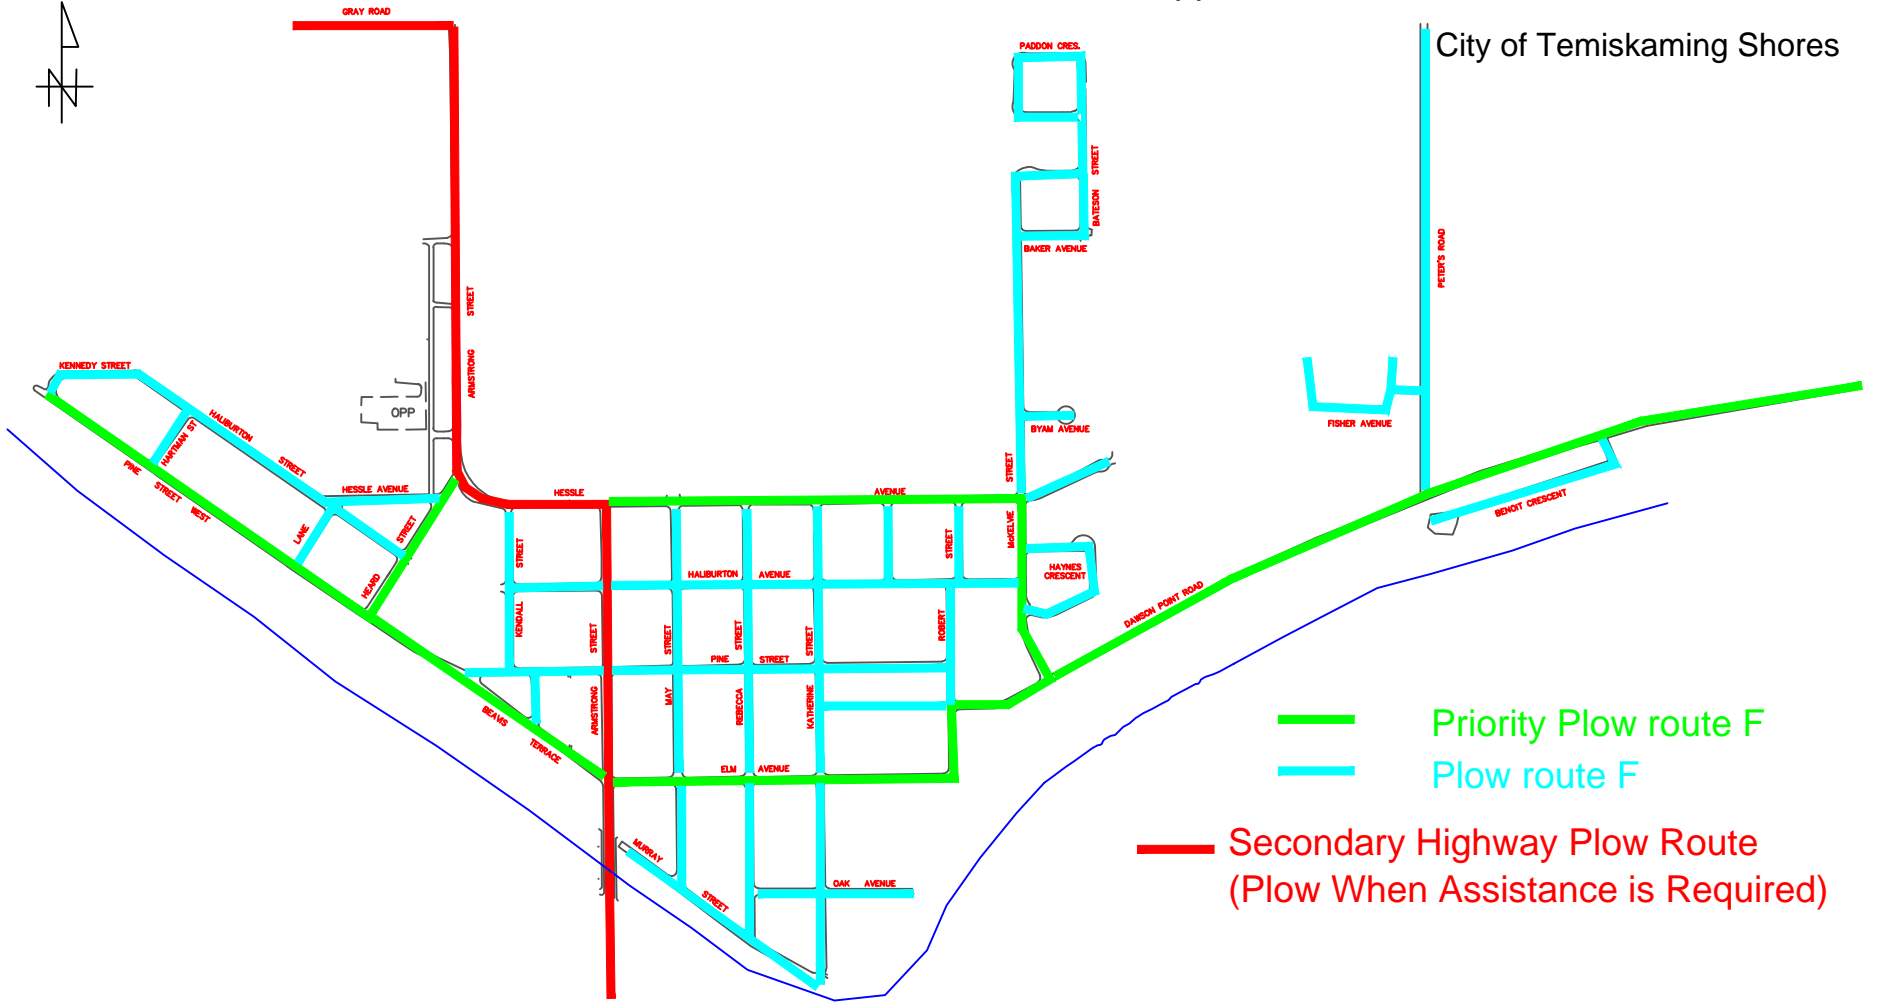

# Appendix A - Route F North New Liskeard

City of Temiskaming Shores

— Priority Plow route F

— Plow route F

— Secondary Highway Plow Route  
(Plow When Assistance is Required)